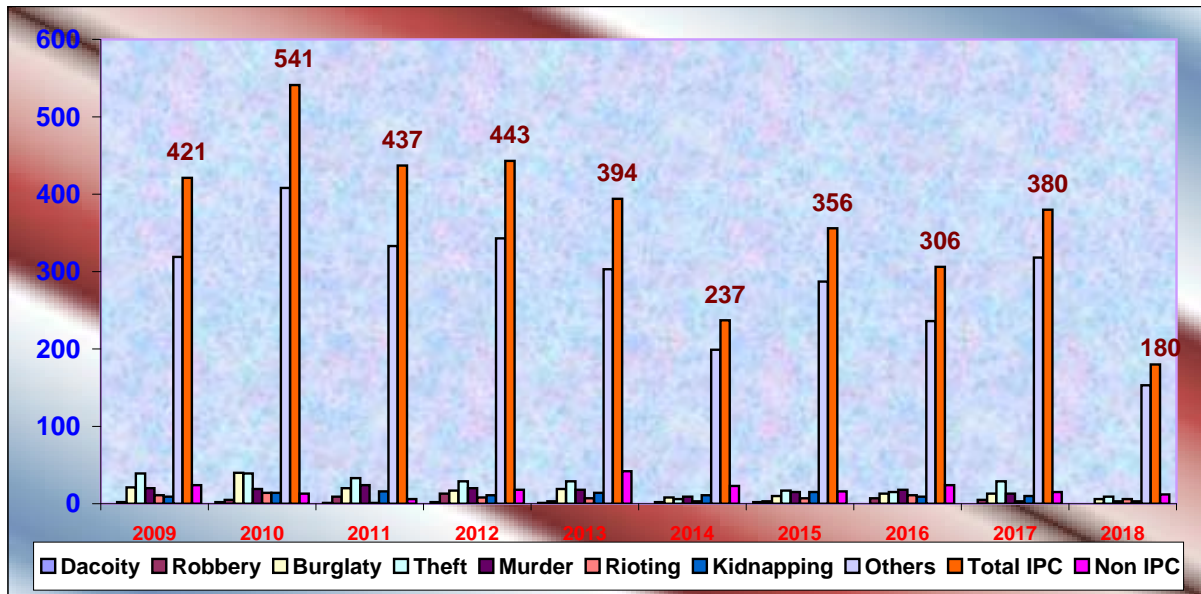

Dhalai District Crime Data from 2009 to April 2018.

	2009	2010	2011	2012	2013	2014	2015	2016	2017	2018
Dacoity	0	2	1	2	1	0	2	0	0	0
Robbery	2	5	9	13	3	2	3	7	5	0
Burglaty	21	40	20	17	19	8	10	13	13	6
Theft	39	39	33	29	29	6	17	15	29	9
Murder	20	19	24	20	18	9	15	18	13	3
Rioting	11	14	1	8	7	3	7	11	3	6
Kidnapping	9	14	16	11	14	11	15	9	10	3
Others	319	408	333	343	303	199	287	236	318	153
Total IPC	421	541	437	443	394	237	356	306	380	180
Non IPC	24	13	6	18	42	23	16	24	15	12

Month wise Crime Details for the current year

	Jan	Feb	Mar	Apr	May	Jun	Jul	Aug	Sep	Oct	Nov	Dec
Dacoity	0	0	0	0								0
Robbery	0	0	0	0								0
Burglaty	0	1	1	4								6
Theft	1	1	4	3								9
Murder	1	0	2	0								3
Rioting	2	2	2	0								6
Kidnapping	0	0	0	3								3
Others	26	33	53	41								153
Total IPC	30	37	62	51								180
Non IPC	5	0	4	3								12