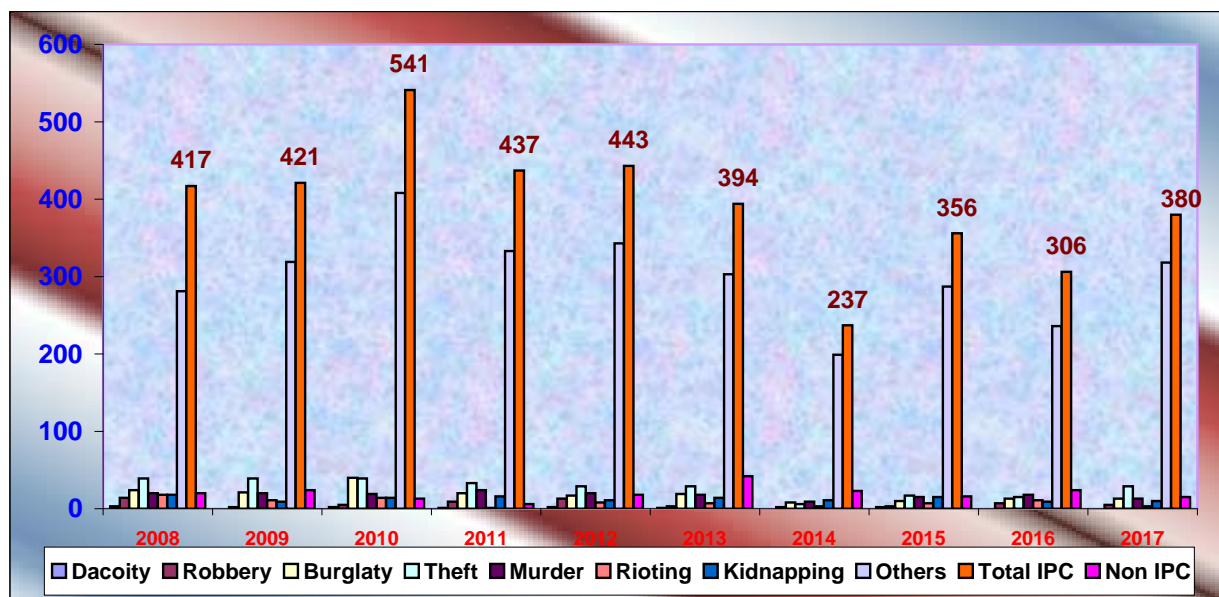

Dhalai District Crime Data from 2008 to December 2017.

	2008	2009	2010	2011	2012	2013	2014	2015	2016	2017
Dacoity	3	0	2	1	2	1	0	2	0	0
Robbery	14	2	5	9	13	3	2	3	7	5
Burglaty	24	21	40	20	17	19	8	10	13	13
Theft	39	39	39	33	29	29	6	17	15	29
Murder	20	20	19	24	20	18	9	15	18	13
Rioting	18	11	14	1	8	7	3	7	11	3
Kidnapping	18	9	14	16	11	14	11	15	9	10
Others	281	319	408	333	343	303	199	287	236	318
Total IPC	417	421	541	437	443	394	237	356	306	380
Non IPC	20	24	13	6	18	42	23	16	24	15

Month wise Crime Details for the current year

	Jan	Feb	Mar	Apr	May	Jun	Jul	Aug	Sep	Oct	Nov	Dec
Dacoity	0	0	0	0	0	0	0	0	0	0	0	0
Robbery	0	1	0	1	1	0	0	2	0	0	0	0
Burglaty	0	0	0	2	1	2	1	4	1	1	1	0
Theft	2	0	1	2	0	1	1	4	1	3	12	2
Murder	0	2	1	0	0	2	2	1	0	3	1	1
Rioting	0	1	0	0	1	0	0	0	0	1	0	0
Kidnapping	1	1	2	1	1	0	2	1	0	0	0	1
Others	14	24	24	26	27	32	39	31	20	33	25	23
Total IPC	17	29	28	32	31	37	45	43	22	41	28	27
Non IPC	2	0	1	2	2	2	2	2	2	0	0	