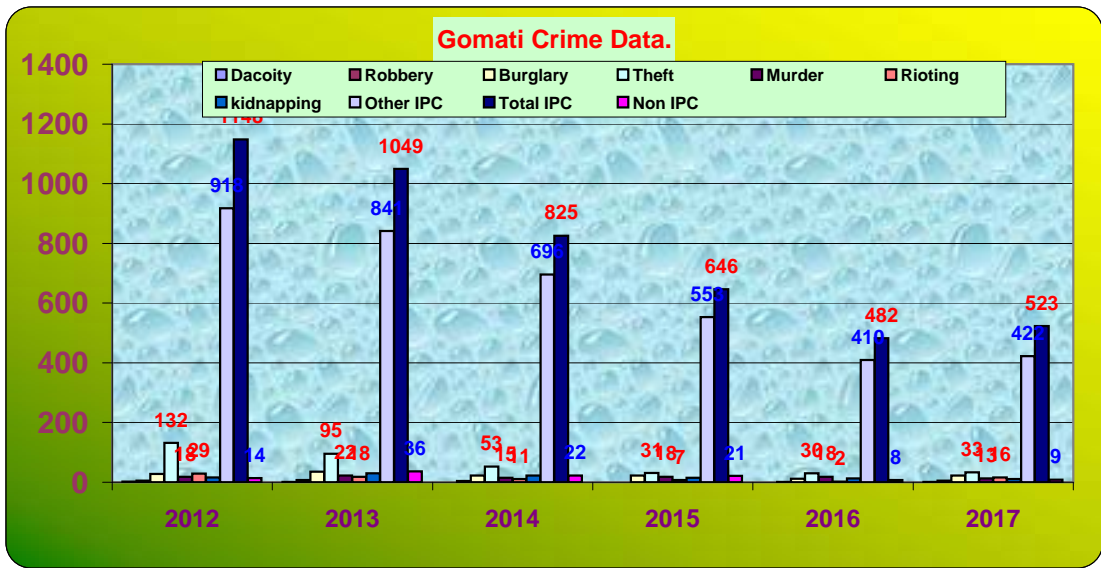

Gomati District Crime Data from 2012 to December 2017.

| | 2012 | 2013 | 2014 | 2015 | 2016 | 2017 |
|------------|------|------|------|------|------|------|
| Dacoity | 2 | 1 | 0 | 0 | 0 | 1 |
| Robbery | 5 | 7 | 4 | 0 | 1 | 5 |
| Burglary | 28 | 35 | 23 | 22 | 12 | 22 |
| Theft | 132 | 95 | 53 | 31 | 30 | 33 |
| Murder | 18 | 22 | 15 | 18 | 18 | 13 |
| Rioting | 29 | 18 | 11 | 7 | 2 | 16 |
| kidnapping | 16 | 30 | 23 | 15 | 13 | 11 |
| Other IPC | 918 | 841 | 696 | 553 | 410 | 422 |
| Total IPC | 1148 | 1049 | 825 | 646 | 482 | 523 |
| Non IPC | 14 | 36 | 22 | 21 | 8 | 9 |

Month wise Crime Details for the current year

| | Jan | Feb | Mar | Apr | May | Jun | Jul | Aug | Sep | Oct | Nov | Dec |
|------------|-----|-----|-----|-----|-----|-----|-----|-----|-----|-----|-----|-----|
| Dacoity | 0 | 1 | 0 | 0 | 0 | 0 | 0 | 0 | 0 | 0 | 0 | 0 |
| Robbery | 0 | 0 | 2 | 0 | 0 | 0 | 0 | 0 | 2 | 0 | 1 | 0 |
| Burglary | 2 | 1 | 4 | 4 | 0 | 2 | 2 | 1 | 1 | 4 | 0 | 1 |
| Theft | 2 | 2 | 3 | 3 | 2 | 1 | 1 | 7 | 2 | 4 | 4 | 2 |
| Murder | 0 | 1 | 1 | 1 | 2 | 1 | 2 | 1 | 1 | 1 | 1 | 1 |
| Rioting | 0 | 1 | 0 | 0 | 2 | 8 | 1 | 0 | 0 | 4 | 0 | 0 |
| kidnapping | 1 | 2 | 0 | 1 | 2 | 0 | 0 | 1 | 1 | 1 | 2 | 0 |
| Other IPC | 25 | 29 | 35 | 37 | 34 | 30 | 42 | 41 | 44 | 33 | 33 | 39 |
| Total IPC | 30 | 37 | 45 | 46 | 42 | 42 | 48 | 51 | 51 | 47 | 41 | 43 |
| Non IPC | 0 | 1 | 0 | 1 | 0 | 0 | 3 | 1 | 0 | 0 | 0 | 3 |