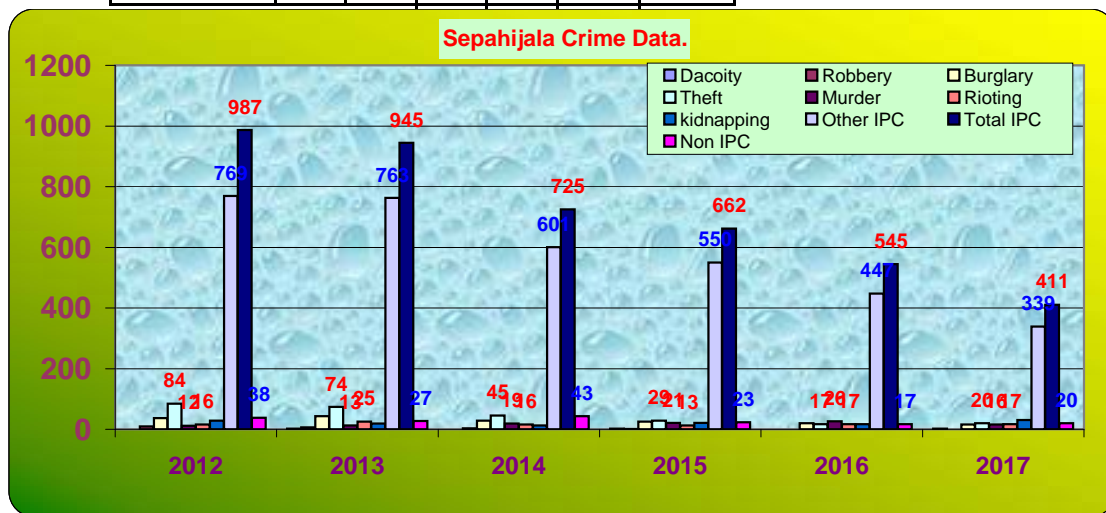

## Sepahijala District Crime Data from 2012 to December 2017.

	2012	2013	2014	2015	2016	2017
Dacoity	0	2	0	2	0	2
Robbery	10	6	3	1	0	0
Burglary	37	43	28	25	20	16
Theft	84	74	45	29	17	20
Murder	12	13	19	21	26	16
Rioting	16	25	16	13	17	17
kidnapping	29	19	13	21	17	31
Other IPC	769	763	601	550	447	339
<b>Total IPC</b>	<b>987</b>	<b>945</b>	<b>725</b>	<b>662</b>	<b>545</b>	<b>411</b>
Non IPC	38	27	43	23	17	20

### Month wise Crime Details for the current year

	Jan	Feb	Mar	Apr	May	Jun	Jul	Aug	Sep	Oct	Nov	Dec
Dacoity	0	0	0	2	0	0	0	0	0	0	0	0
Robbery	0	0	0	0	0	0	0	0	0	0	0	0
Burglary	2	1	0	2	0	1	1	1	2	1	2	3
Theft	2	1	0	1	2	4	0	3	4	0	3	0
Murder	0	1	2	0	1	3	1	2	2	2	1	1
Rioting	0	1	0	0	0	1	0	4	3	0	8	0
kidnapping	19	1	1	1	0	3	1	1	1	2	1	0
Other IPC	25	2	25	31	36	26	24	36	42	26	39	27
<b>Total IPC</b>	<b>0</b>	<b>25</b>	<b>28</b>	<b>37</b>	<b>39</b>	<b>38</b>	<b>27</b>	<b>47</b>	<b>54</b>	<b>31</b>	<b>54</b>	<b>31</b>
Non IPC	0	2	1	4	1	3	0	0	3	3	1	2