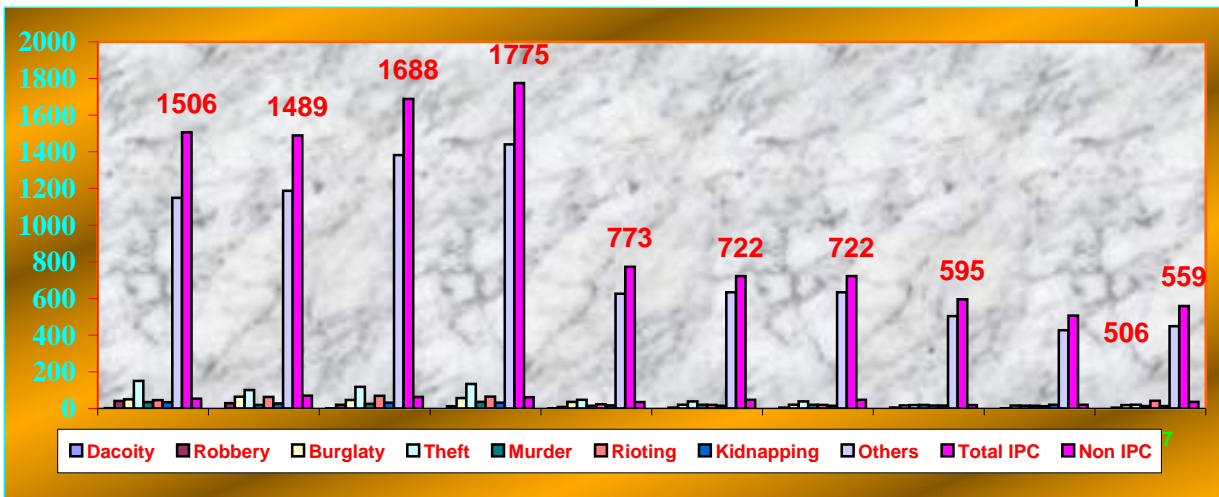

South District Crime Data from 2008 to December 2017.

	2008	2009	2010	2011	2012	2013	2014	2015	2016	2017
Dacoity	2	0	1	0	1	0	0	0	0	0
Robbery	41	29	20	12	8	4	4	5	1	4
Burglaty	50	64	46	57	36	20	20	17	16	18
Theft	150	100	118	134	47	38	38	18	15	20
Murder	35	19	25	36	15	20	20	19	15	13
Rioting	45	63	69	65	23	19	19	16	12	42
Kidnapping	34	27	31	31	17	15	15	16	20	13
Others	1149	1187	1382	1440	626	634	634	504	427	449
Total IPC	1506	1489	1688	1775	773	722	722	595	506	559
Non IPC	53	70	63	61	35	47	47	18	20	36

Month wise crime data for the current year

	Jan	Feb	Mar	Apr	May	Jun	Jul	Aug	Sep	Oct	Nov	Dec
Dacoity	0	0	0	0	0	0	0	0	0	0	0	0
Robbery	0	2	0	1	0	0	0	1	0	0	0	0
Burglaty	1	1	1	2	2	2	2	3	1	2	0	1
Theft	2	4	1	0	2	1	2	2	1	1	2	2
Murder	0	0	2	1	2	1	1	1	1	2	1	1
Rioting	0	4	2	0	0	8	3	5	7	2	10	1
Kidnapping	2	1	0	1	1	0	1	1	2	1	0	3
Others	24	27	42	49	41	30	37	45	22	40	41	51
Total IPC	29	39	48	54	48	42	46	58	34	48	54	59
Non IPC	1	1	1	3	5	0	4	7	7	1	2	4